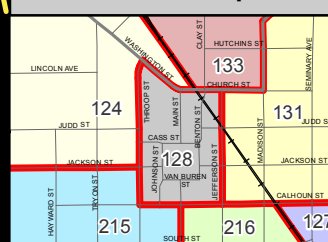

# Woodstock Fire Rescue District Zones

## Legend

- Fire Stations
- District Boundary
- Roads**
  - US Route
  - State Route
  - County Road
  - Township Road
  - Municipal Road
- Zones**
  - 124
  - 127
  - 128
  - 131
  - 132
  - 133
  - 215
  - 216
  - 311
  - 312
  - 313
  - 314

## Inset: Zone 128 Woodstock Square

1 inch = 8,500 feet