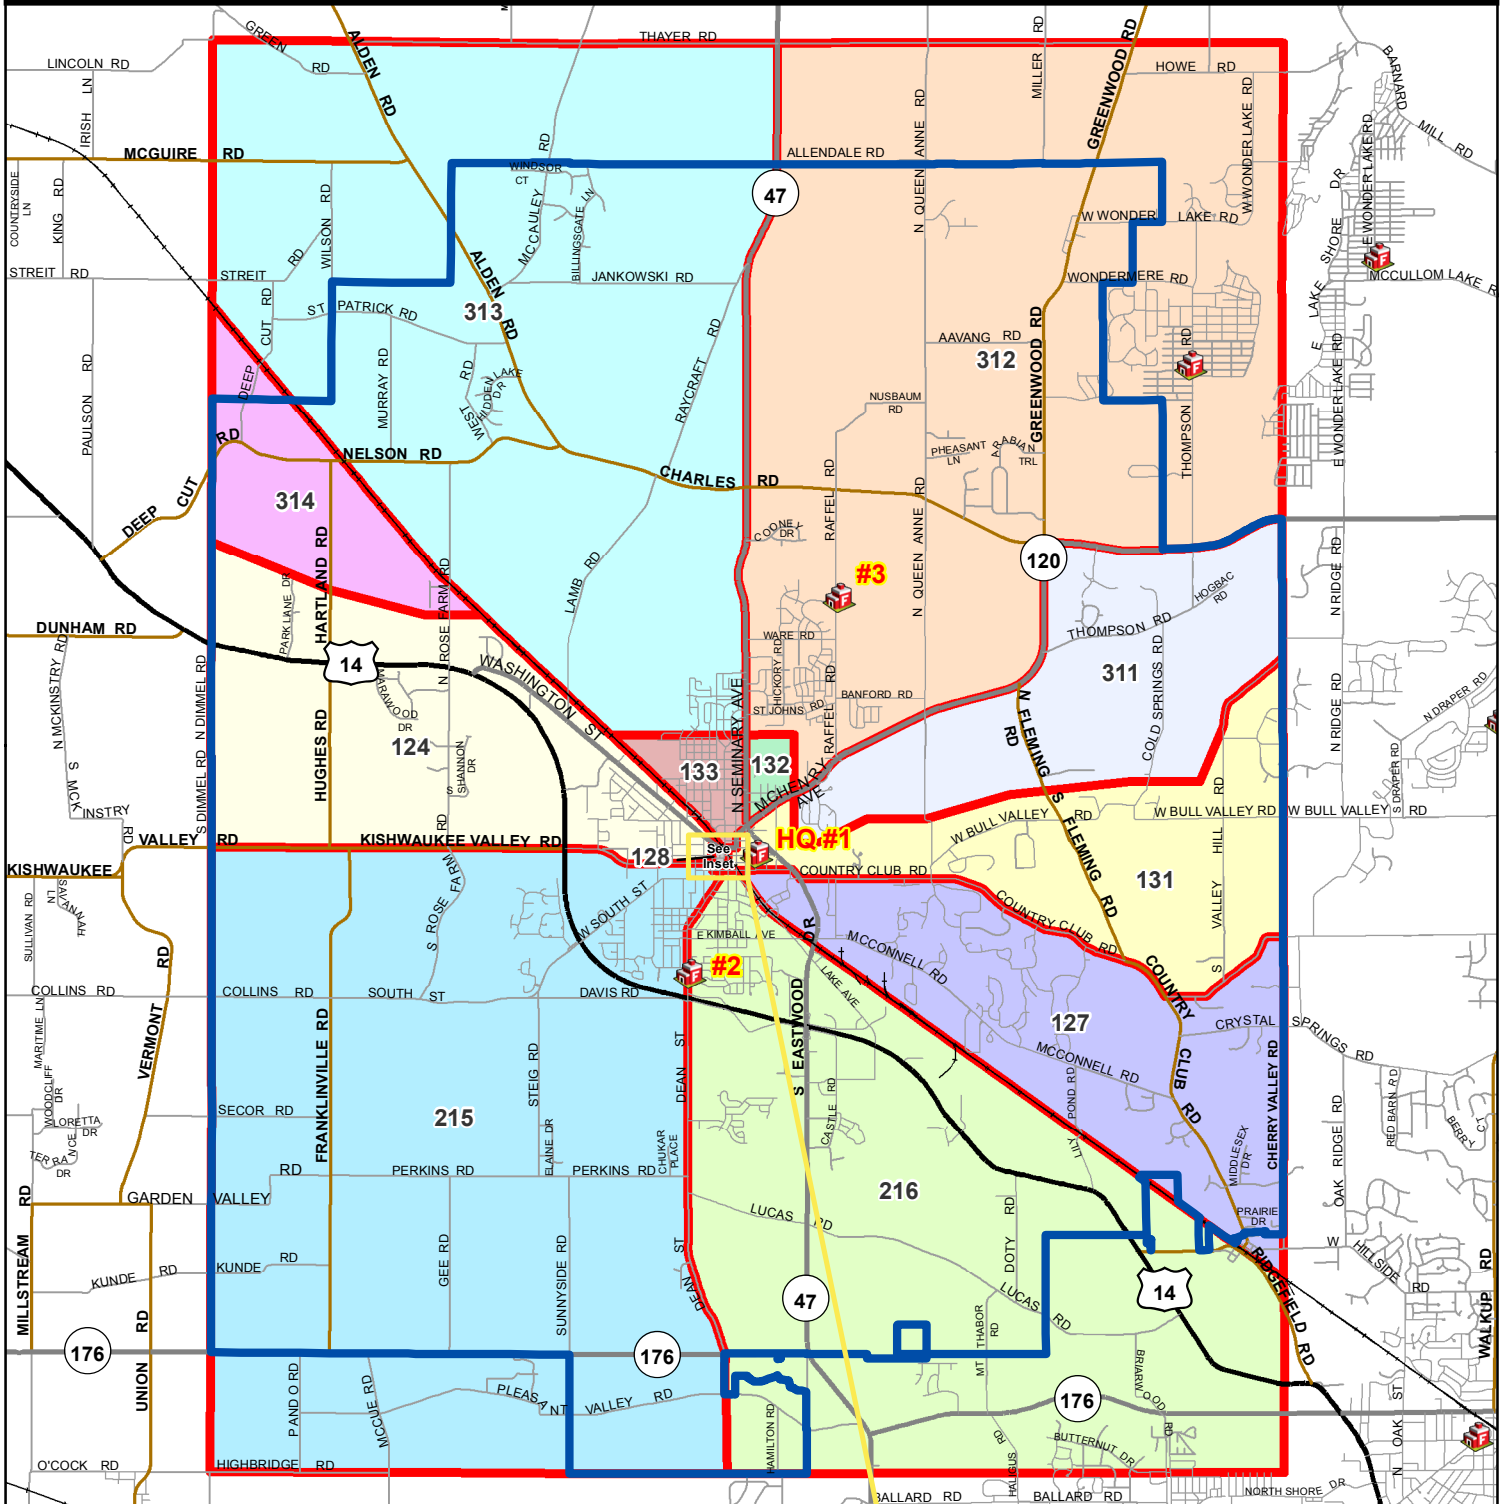

# Woodstock Fire Rescue District Zones

## Legend

- Fire Stations
- District Boundary
- Roads**
  - US Route
  - State Route
  - County Road
  - Township Road
  - Municipal Road
- Zones**
  - 124
  - 127
  - 128
  - 131
  - 132
  - 133
  - 215
  - 216
  - 311
  - 312
  - 313
  - 314

## Inset: Zone 128 Woodstock Square

1 inch = 8,500 feet