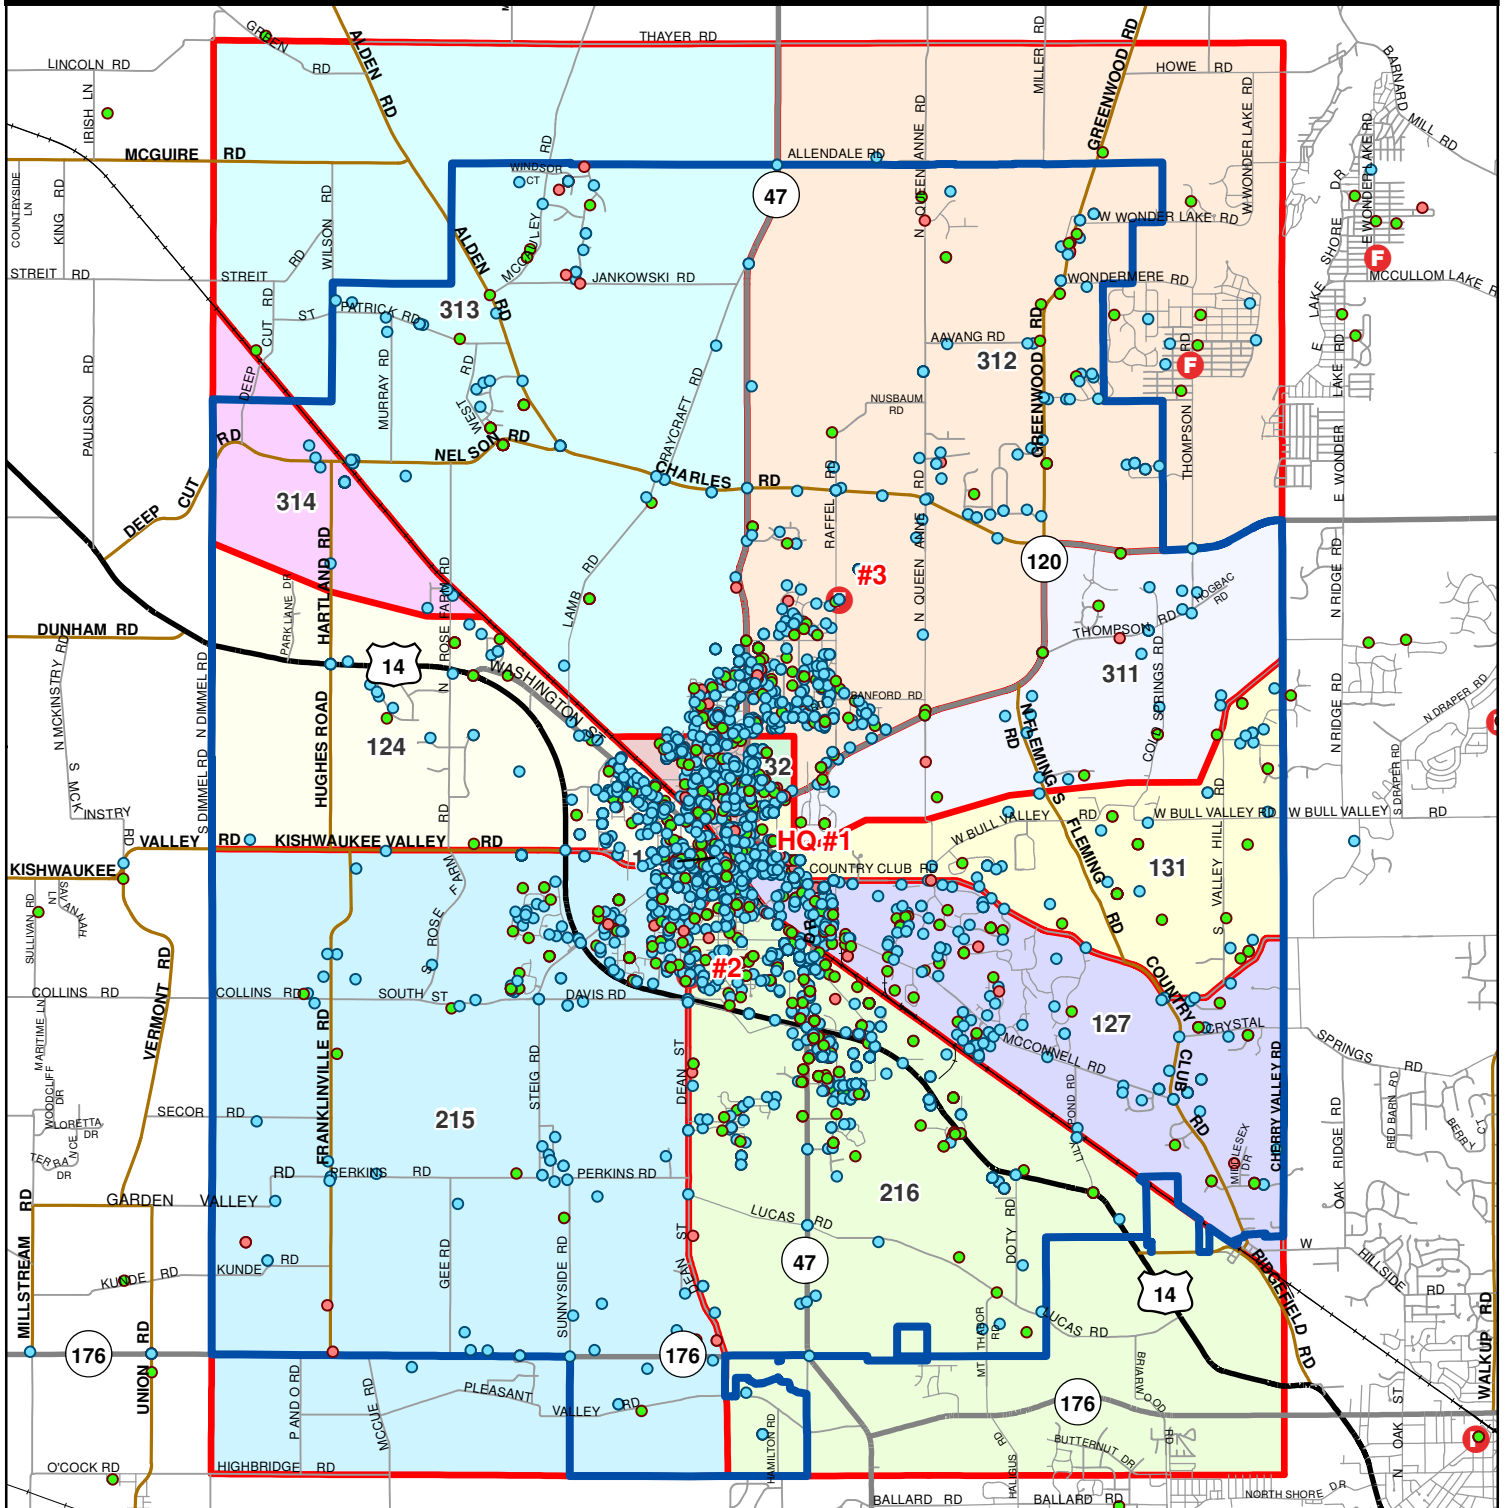

Woodstock Fire Rescue District EMS, Fire & Service Calls - Year 2018

Legend

Woodstock Fire Calls

- EMS
- Fire
- Service
- F Fire Stations
- District Boundary

Zones

- | | |
|---|--|
| 124 | 215 |
| 127 | 216 |
| 128 | 311 |
| 131 | 312 |
| 132 | 313 |
| 133 | 314 |

Roads

- US Route
- State Route
- County Road
- Township Road
- Municipal Road

EMS, Fire & Service Calls

Category	Number of Calls
EMS	3,759
Fire	67
Service	1,184

1 inch = 8,500 feet

Map ID 1001033_14

Date: February 2019